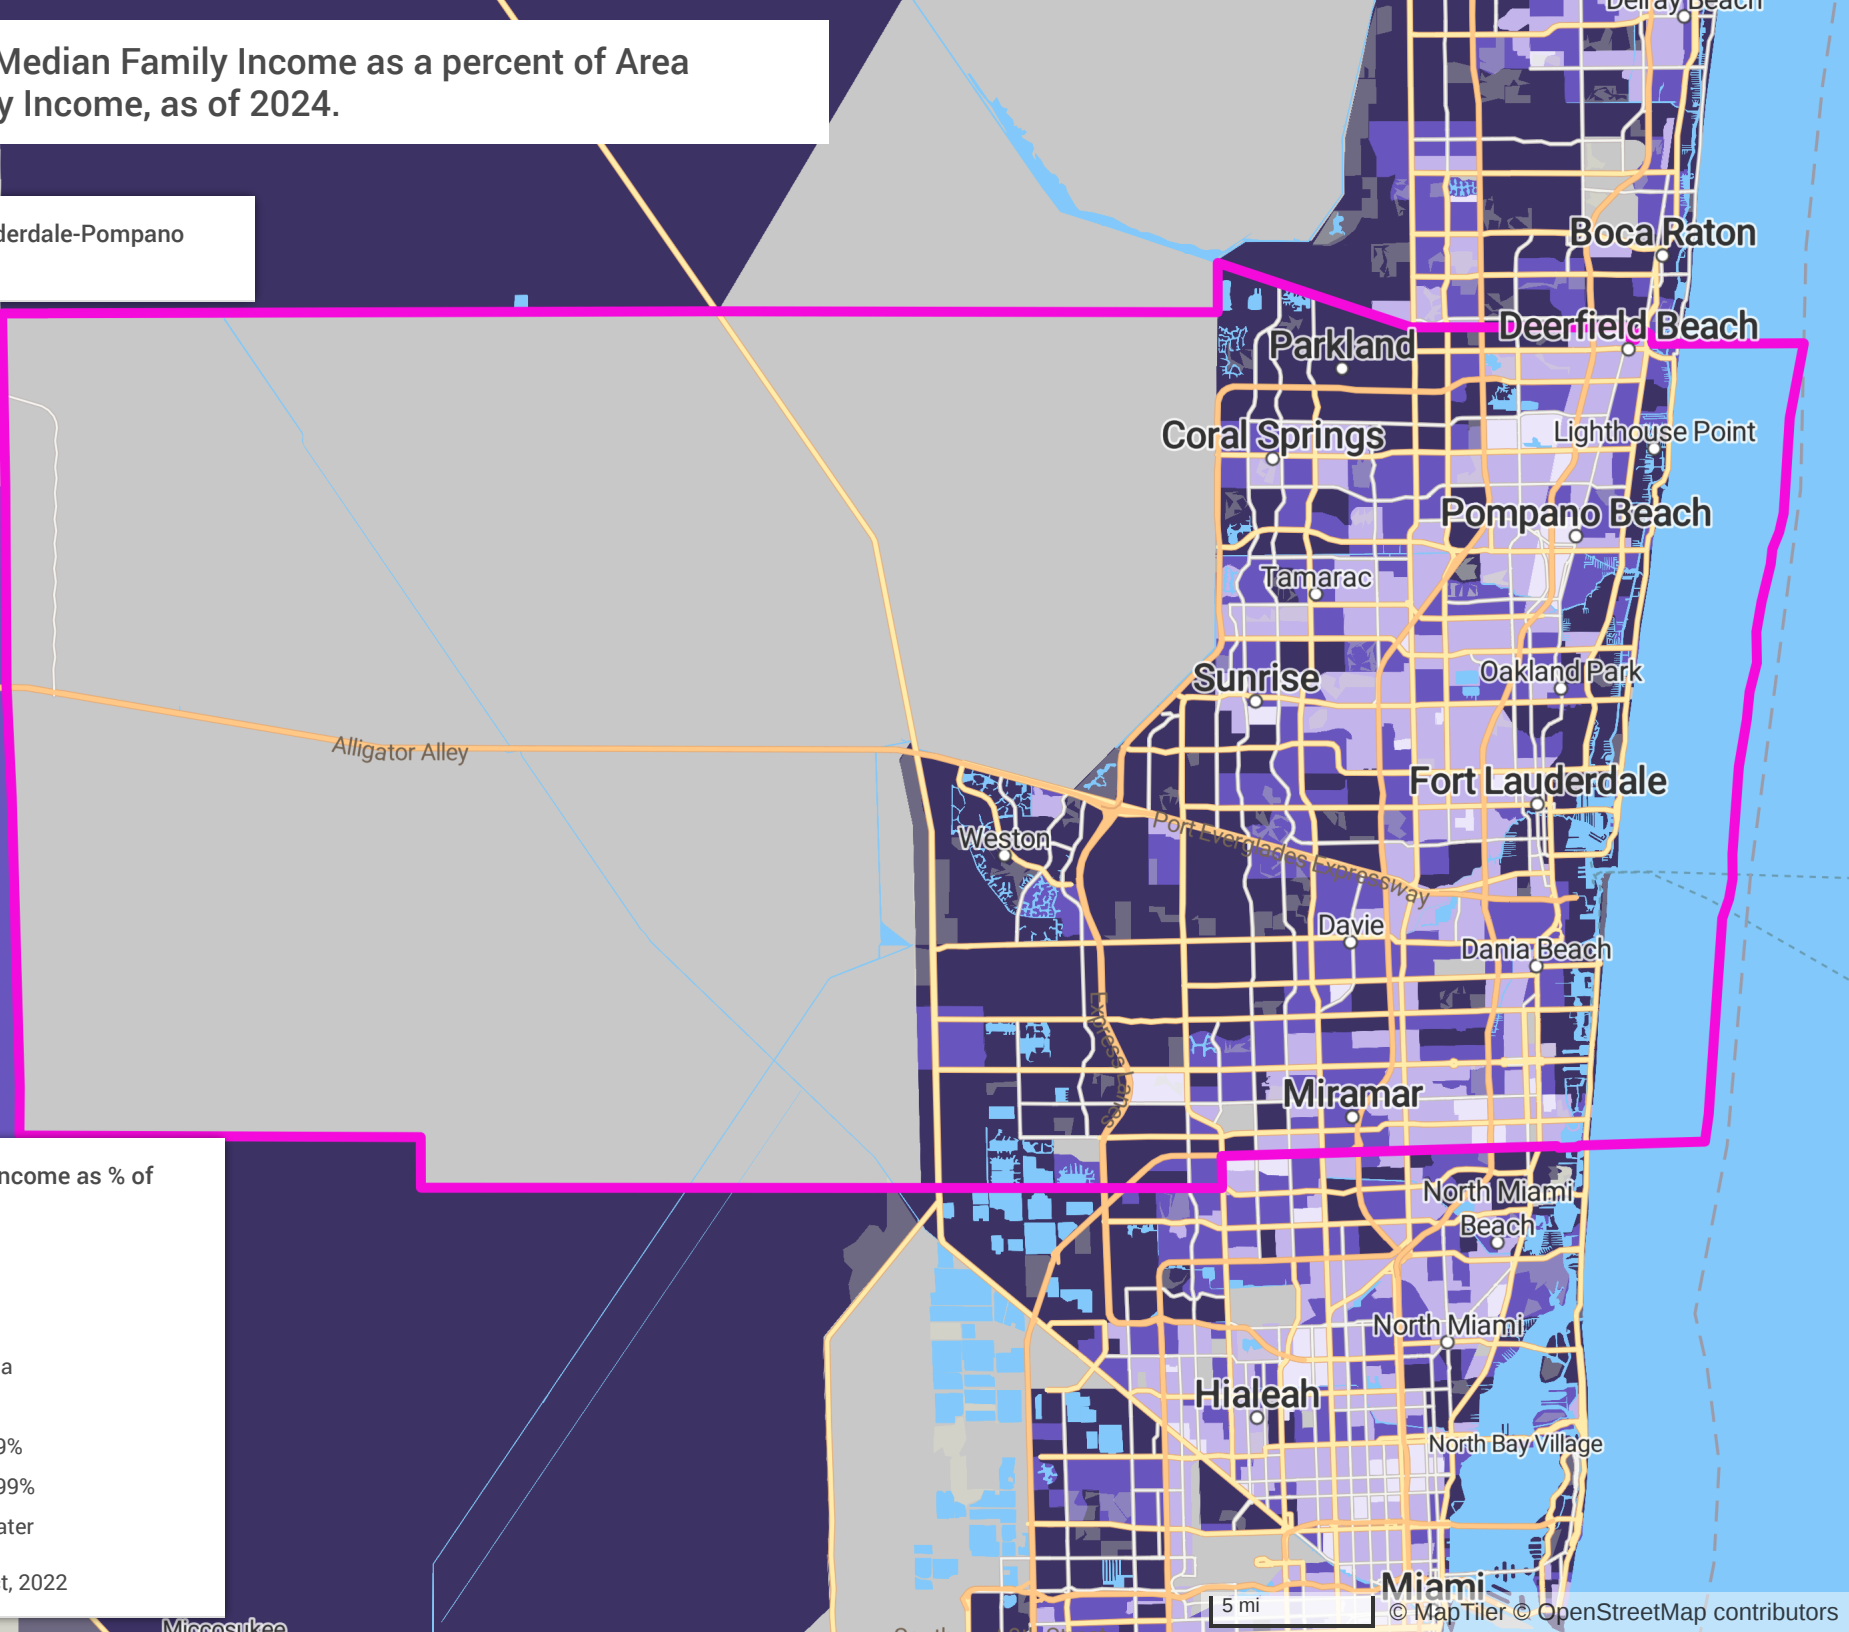

Census tract Median Family Income as a percent of Area Median Family Income, as of 2024.

22744 - Ft Lauderdale-Pompano Beach-Sunrise

Tract Median Family Income as % of AMFI

Source: FFIEC CRA

Year: 2024

- Insufficient Data
- 49.99% or less
- 50.00% to 79.99%
- 80.00% to 119.99%
- 120.00% or greater

Shaded by: Census Tract, 2022

5 mi